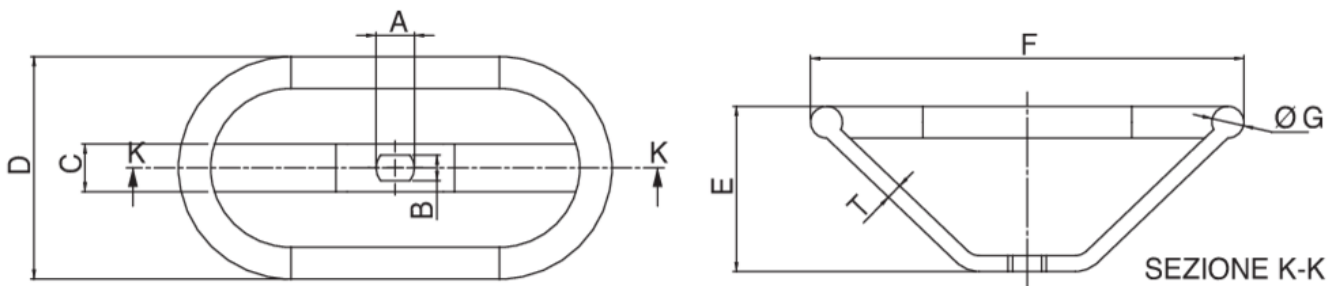

Oval handle for flanged and threaded ball valves.

NEW

Technical specifications

SIZE	CODE	A	B	C	D	E	F	T
-	04001000009	8	5	20	67	38	112	3
-	04005000304	10	7	22	81	38	138	3
-	04006000218	12	8	24	81	38	138	3
-	04008000202	16	10	27	99	38	196	5

CODE	CONNECTION (AxB)	Threaded series 70	Threaded series 71	Split Body 608 series	Split Body 760 series
RI6531	8x5	1/4"	1/4"	-	-
RI6531	8x5	3/8"	3/8"	-	-
RI6531	8x5	1/2"	-	-	-
RI6532	10x7	-	1/2"	-	1/2"
RI6532	10x7	3/4"	3/4"	-	3/4"
RI6533	12x8	1"	1"	1/2"	1"
RI6533	12x8	1"1/4	1"1/4	3/4"	1"1/4
RI6534	16x10	1"1/2	1"1/2	1"	1"1/2
RI6534	16x10	2"	2"	-	-

CODE	CONNECTION (AxB)	WAFER PN16/40 ANSI 150/300	WAFER PN63	WAFER-SPLIT PN16/40	WAFER-SPLIT PN100
RI7256	10x7	1/2"	1/2"	1/2"	-
RI7256	10x7	3/4"	-	3/4"	1/2"
RI7257	12x8	1"	3/4"	1"	3/4"
RI7257	12x8	1"1/4	1"	1"1/4	1"
RI7258	16x10	1"1/2	1"1/4	1"1/2	1"1/4
RI7258	16x10	2"	1"1/2	2"	1"1/2